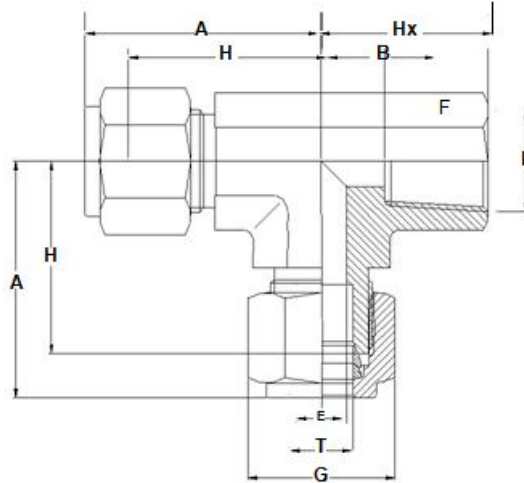

FEMALE RUN TEE

METRIC OD Tubes X Female NPT Threads

TUBE OD - T	P	A	B	E	F	G	H	Hx	PART NO.
mm	NPT (F)	mm	mm	mm	mm	mm	mm	mm	
3	1/8	24.6	10.4	2.4	14	11	18	19	3D-18-RTF
6	1/8	27	10.4	4.8	14	14	19.6	19	3D-18-RTF
6	1/4	29.8	15	4.8	19	14	22.4	22.4	6D-14-RTF
8	1/8	29.9	10.4	6.3	16	16	22.4	19	8D-18-RTF
8	1/4	30.6	15	6.3	19	16	23.1	22.4	8D-14-RTF
10	1/4	33.5	15	7.9	19	19	25.9	22.4	10D-14-RTF
12	3/8	36	15	9.5	22	22	25.9	22.4	12D-38-RTF
12	1/2	38.8	19.8	9.5	27	22	28.7	28.2	12D-12-RTF
16	1/2	39.5	19.8	12.7	27	25	29.7	28.5	16D-12-RTF