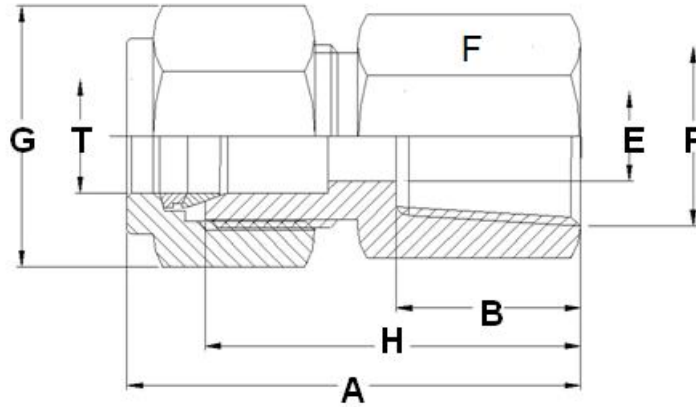

FEMALE CONNECTOR

METRIC OD Tubes X Female NPT Threads

TUBE OD - T	P	A	B	E	F	G	H	PART NO.
mm	NPT (F)	mm	mm	mm	mm	mm	mm	
3	1/8	28.7	10.4	2.4	14	11	22.1	3D-18-FC
3	1/4	33.6	15	2.4	19	11	26.9	3D-14-FC
6	1/8	31.2	9.9	4.8	14	14	23.9	6D-18-FC
6	1/4	35.8	15	4.8	19	14	28.5	6D-14-FC
6	3/8	37.6	15	4.8	22	14	30.2	6D-38-FC
6	1/2	42.4	19.8	4.8	27	14	35	6D-12-FC
10	1/4	37.6	15	7.1	19	17	30.2	10D-14-FC
10	3/8	39.1	15	7.1	22	17	31.8	10D-38-FC
10	1/2	43.9	19.8	7.1	27	17	36.6	10D-12-FC
12	1/4	40.4	15	7.1	22	22	30.2	12D-14-FC
12	3/8	41.9	15	10.4	22	22	30.2	12D-38-FC
12	1/2	46.7	19.8	10.4	27	22	36.6	12D-12-FC
25	3/4	53.4	20.6	22.3	35	38	41.2	25D-34-FC
25	1	62.3	25.4	22.3	41	38	50	25D-11-FC