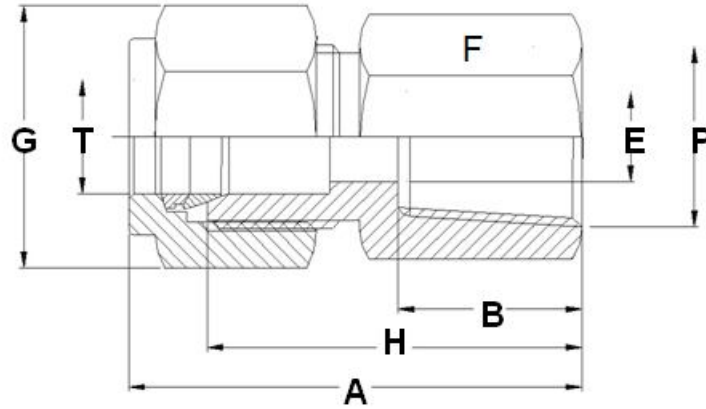

FEMALE CONNECTOR

INCH OD Tubes X Female NPT Threads

TUBE OD - T	P	A	B	E	F	G	H	PART NO.
inch	NPT (F)	mm	mm	mm	mm	mm	mm	
1/8	1/8	28.7	10.4	2.4	14	11	22.1	18I-FC
1/8	1/4	33.6	15	2.4	19	11	26.9	18I-14-FC
1/4	1/8	31.2	9.9	4.8	14	14	23.9	14I-18-FC
1/4	1/4	35.8	15	4.8	19	14	28.5	14I-FC
1/4	3/8	37.6	15	4.8	22	14	30.2	14I-38-FC
1/4	1/2	42.4	19.8	4.8	27	14	35.0	14I-12-FC
3/8	1/4	37.6	15	7.1	19	17	30.2	38I-14-FC
3/8	3/8	39.1	15	7.1	22	17	31.8	38I-FC
3/8	1/2	43.9	19.8	7.1	27	17	36.6	38I-12-FC
1/2	1/4	40.4	15	7.1	22	22	30.2	12I-14-FC
1/2	3/8	41.9	15	10.4	22	22	30.2	12I-38-FC
1/2	1/2	46.7	19.8	10.4	27	22	36.6	12I-FC
5/8	3/8	41.9	15	12.7	24	25	31.8	58I-38-FC
5/8	1/2	46.7	19.8	12.7	27	25	36.6	58I-12-FC
3/4	1/2	46.7	19.8	15.8	27	28.5	36.6	34I-12-FC
3/4	3/4	48.3	20.6	15.8	35	28.5	38.1	34I-FC
7/8	3/4	49.8	20.6	18.3	35	32	39.6	78I-34-FC
1	3/4	53.4	20.6	22.3	35	38	41.2	11I-34-FC
1	1	62.3	25.4	22.3	41	38	50.0	11I-FC