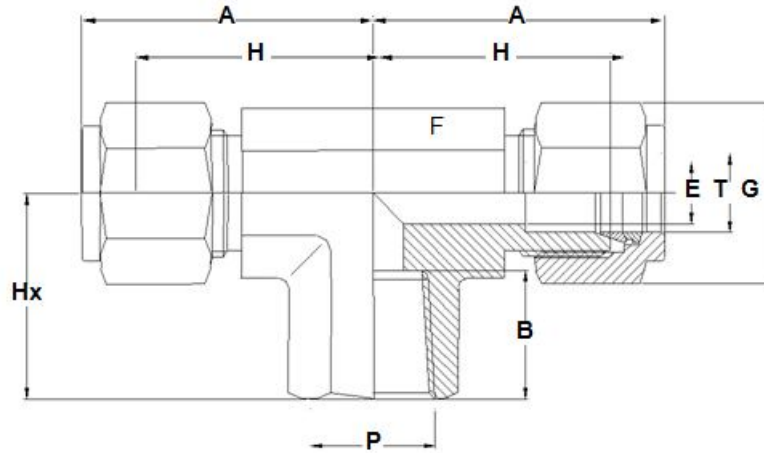

FEMALE BRANCH TEE

METRIC OD Tubes X Female NPT Threads

TUBE OD - T	P	A	B	E	F	G	H	Hx	PART NO.
mm	NPT (F)	mm	mm	mm	mm	mm	mm	mm	
3	1/8	24.6	10.4	2.4	14	11	18	19	3D-18-BTF
6	1/8	27	10.4	4.8	14	14	19.6	19	6D-18-BTF
6	1/4	29.8	15	4.8	19	14	22.4	22.4	6D-14-BTF
8	1/8	29.9	10.4	6.3	16	16	22.4	19	8D-18-BTF
8	1/4	30.6	15	6.3	19	16	23.1	22.4	8D-14-BTF
10	1/4	33.5	15	7.9	19	19	25.9	22.4	10D-14-BTF
12	3/8	36	15	9.5	22	22	25.9	22.4	12D-38-BTF
12	1/2	38.8	19.8	9.5	27	22	28.7	28.2	12D-12-BTF
16	1/2	39.5	19.8	12.7	27	25	29.7	28.5	16D-12-BTF